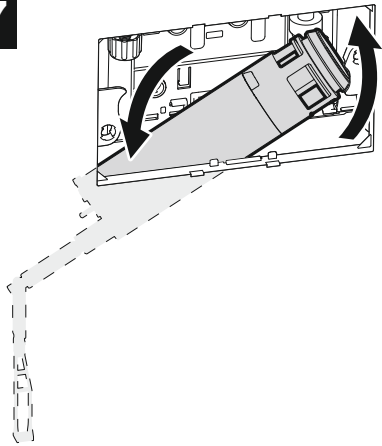

7

8

1

⚠ DO NOT USE A WRENCH

2

3

4