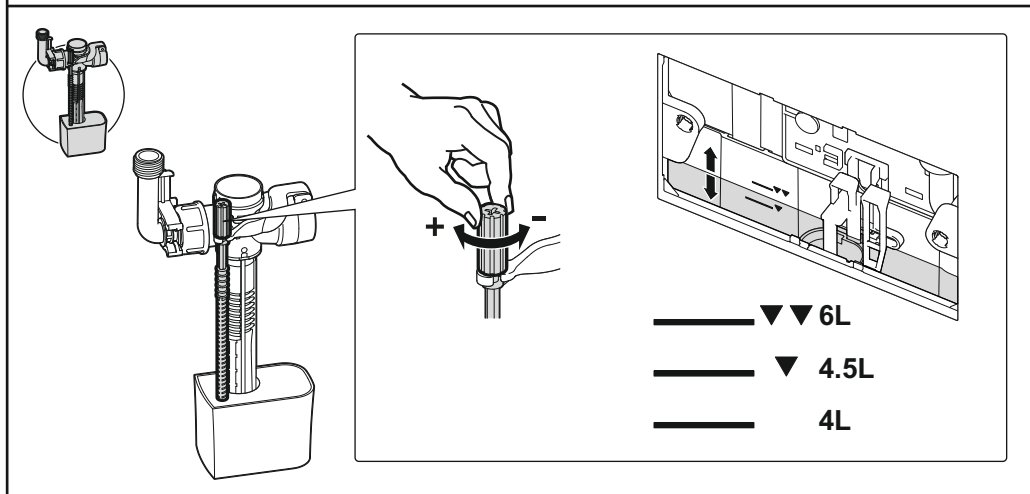

5

6

Vol.	A	B
6/3 l	5	1
4.5/3 l	3	10
4/2 l	4	12

Warranty

Frame and tank 10 years.

Components 2 years.

Cerámicas Gala, S.A.

Ctra. Madrid - Irún, Km. 244 -
Teléf. 947 474 100