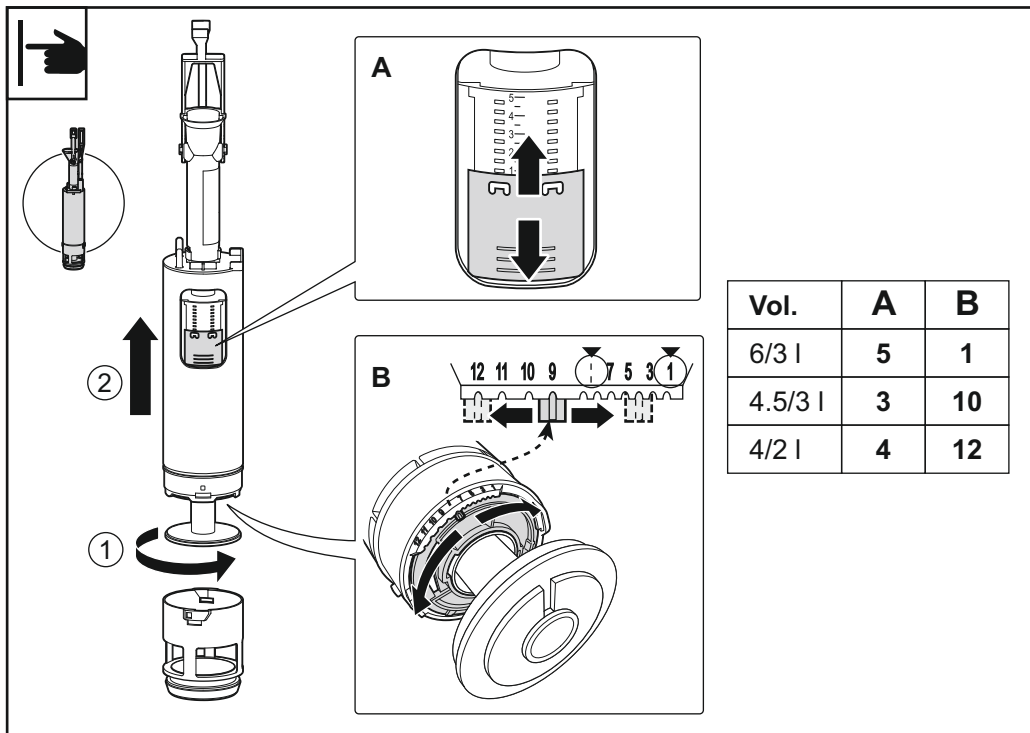

5

6

Vol.	A	B
6/3 l	5	1
4.5/3 l	3	10
4/2 l	4	12

Warranty

Frame and tank 10 years.

Components 2 years.

Cerámicas Gala, S.A.

Ctra. Madrid - Irún, Km. 244 -
Teléf. 947 474 100