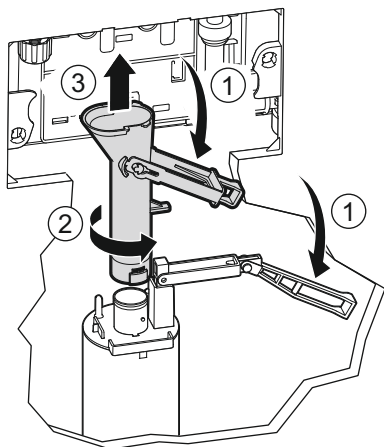

5

6

Vol.	A	B
6/3 l	5	1
4.5/3 l	3	10
4/2 l	4	12

Warranty

Frame and tank 10 years.

Components 2 years.

Cerámicas Gala, S.A.

Ctra. Madrid - Irún, Km. 244 -
Teléf. 947 474 100