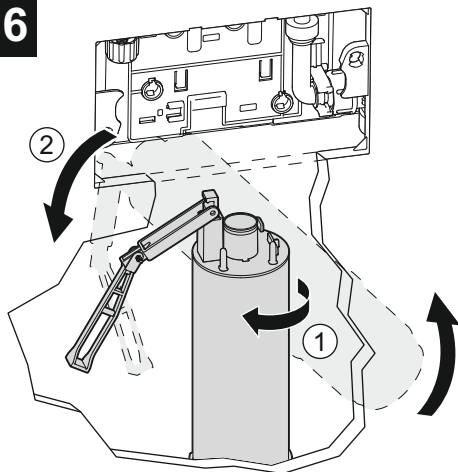

5

6

Vol.	A	B
6/3 l	5	1
4.5/3 l	3	10
4/2 l	4	12

Warranty

Frame and tank 10 years.

Components 2 years.

Cerámicas Gala, S.A.

Ctra. Madrid - Irún, Km. 244 -
Teléf. 947 474 100