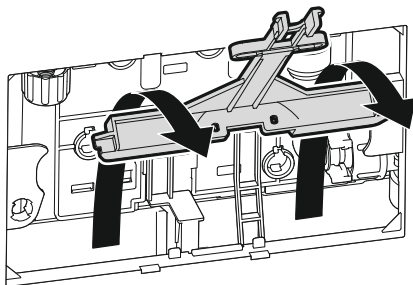

5

6

Vol.	A	B
6/3 l	5	1
4.5/3 l	3	10
4/2 l	4	12

Warranty

Frame and tank 10 years.

Components 2 years.

Cerámicas Gala, S.A.

Ctra. Madrid - Irún, Km. 244 -
Teléf. 947 474 100